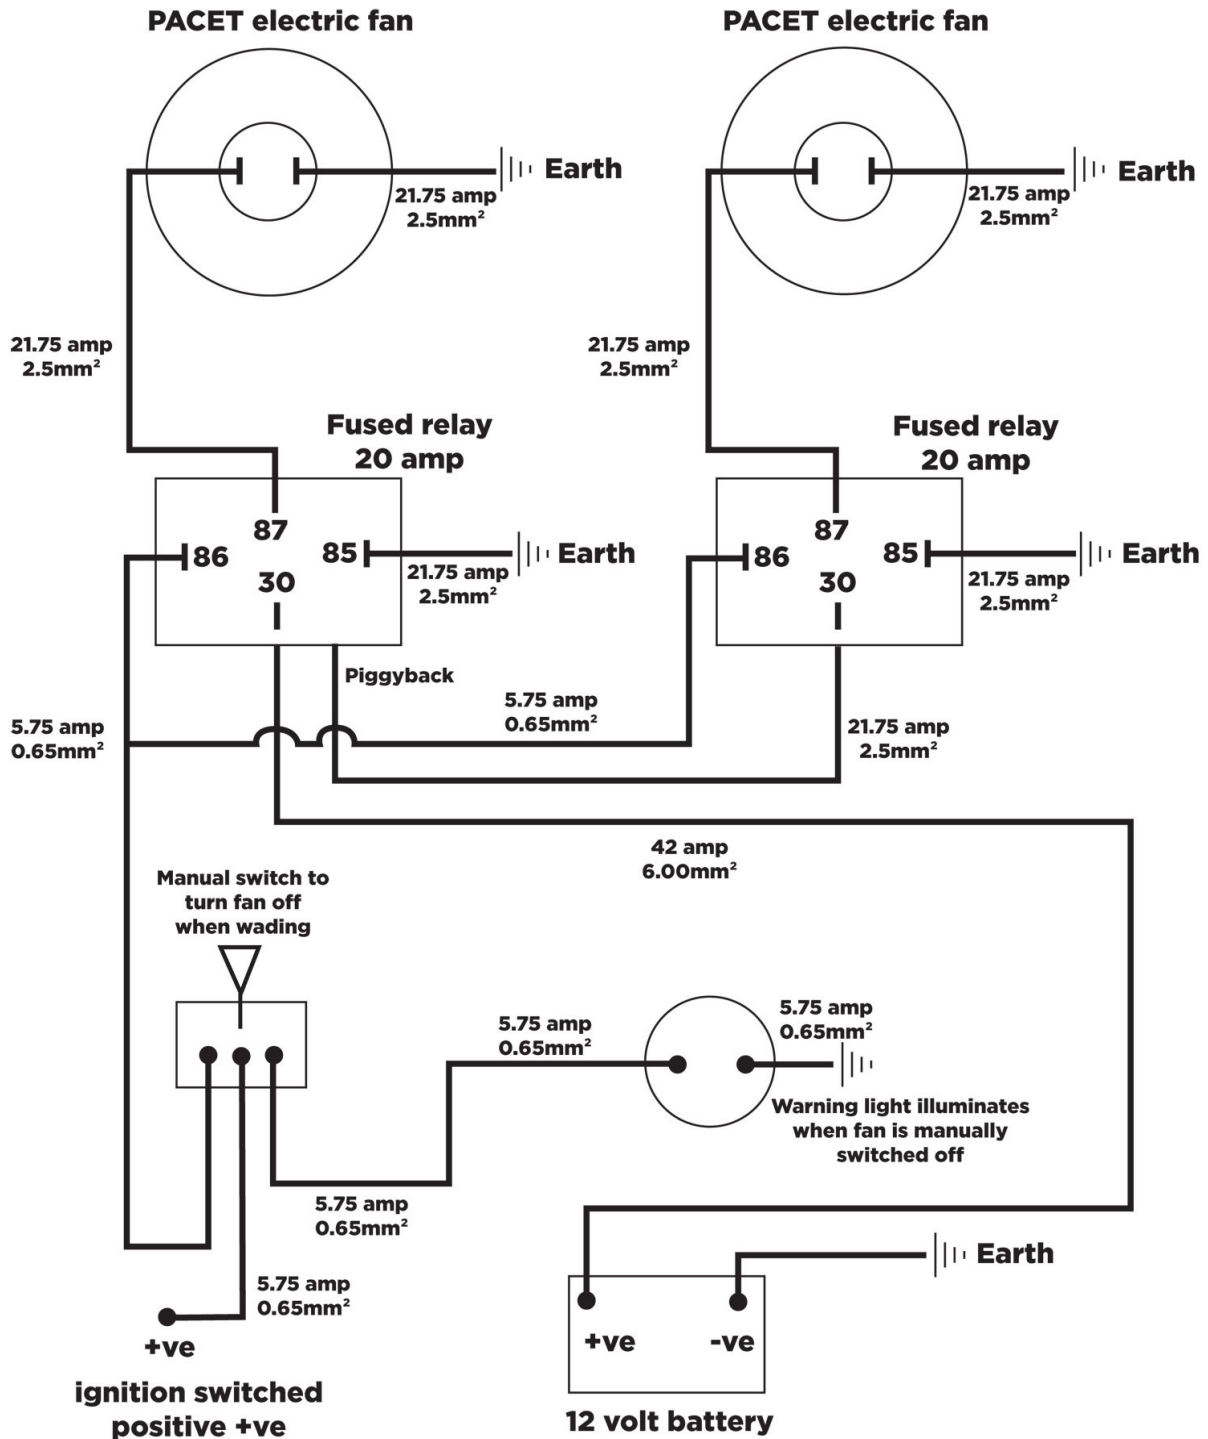

TWIN PACET ELECTRIC COOLING FANS 12 VOLT MANUAL CONTROL ON/OFF SWITCH WITH WARNING LIGHT

Extreme 4x4 Ltd does not accept any responsibility for parts, which are not fitted correctly.

Always drive your vehicle according to the prevailing conditions and your own driving ability.