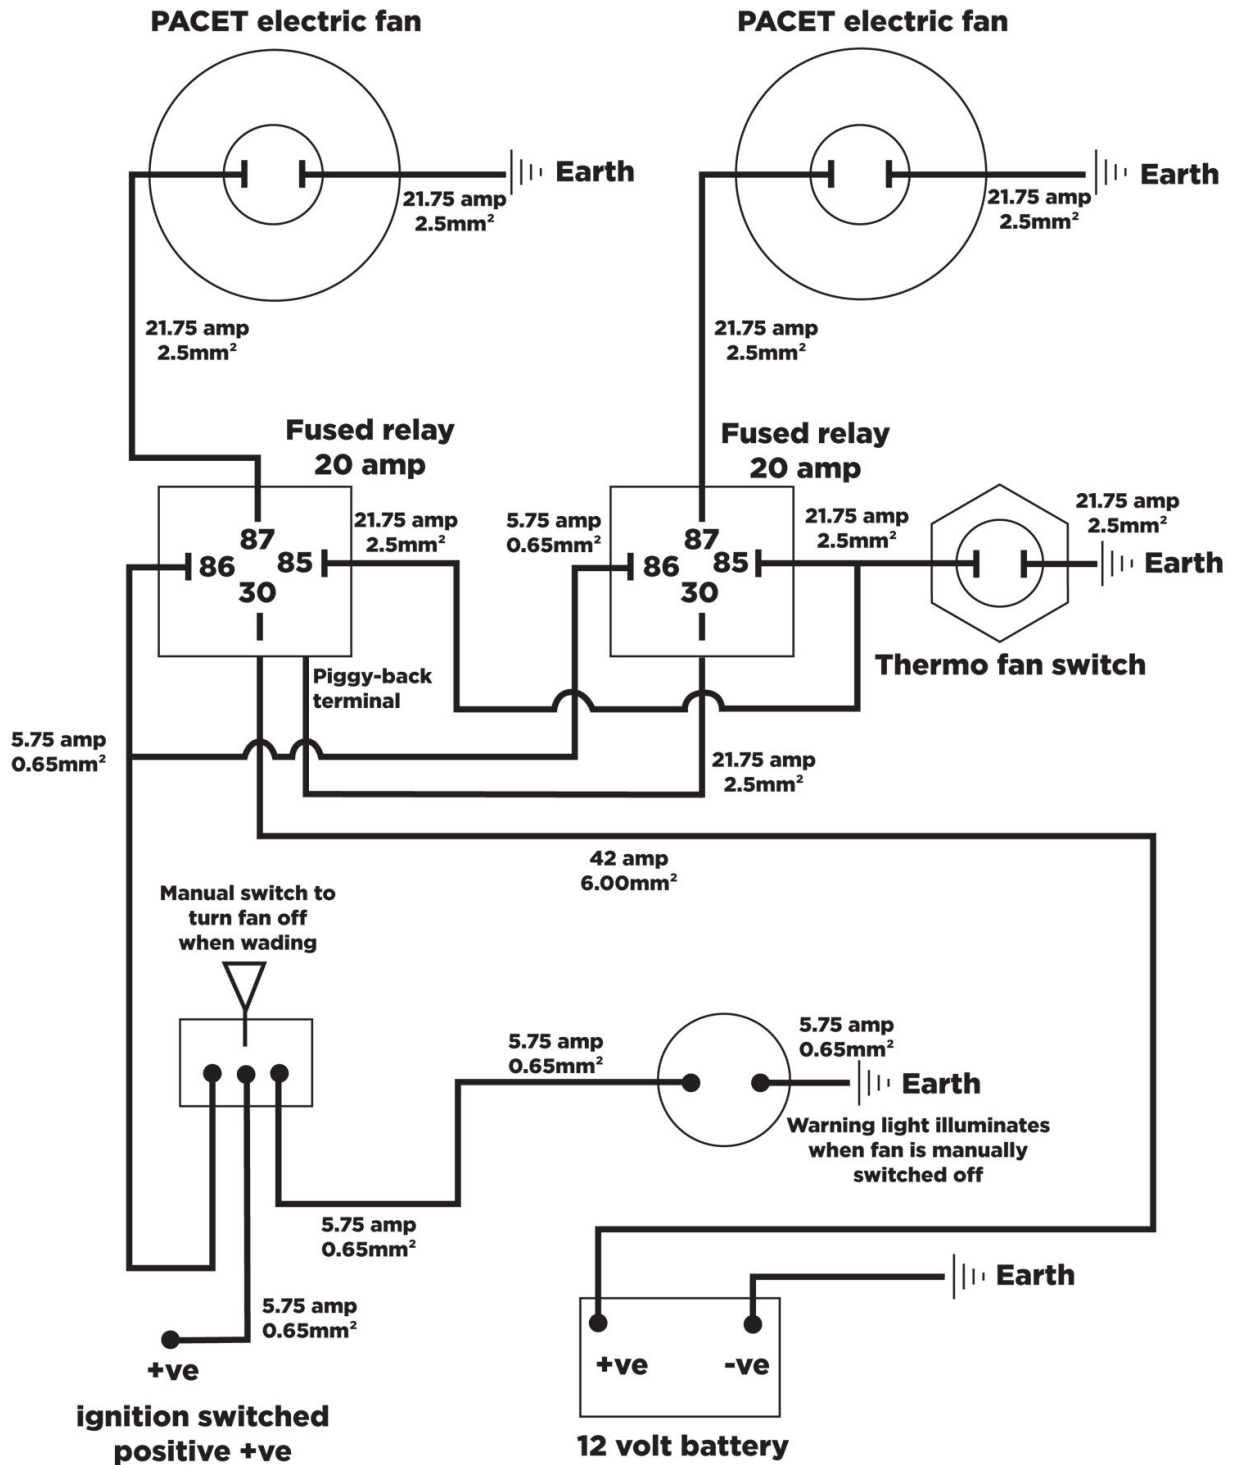

TWIN PACET ELECTRIC COOLING FANS 12 VOLT WIRING THERMO SWITCH & OVERRIDE SWITCH WITH WARNING LIGHT

Extreme 4x4 Ltd does not accept any responsibility for parts, which are not fitted correctly.

Always drive your vehicle according to the prevailing conditions and your own driving ability.