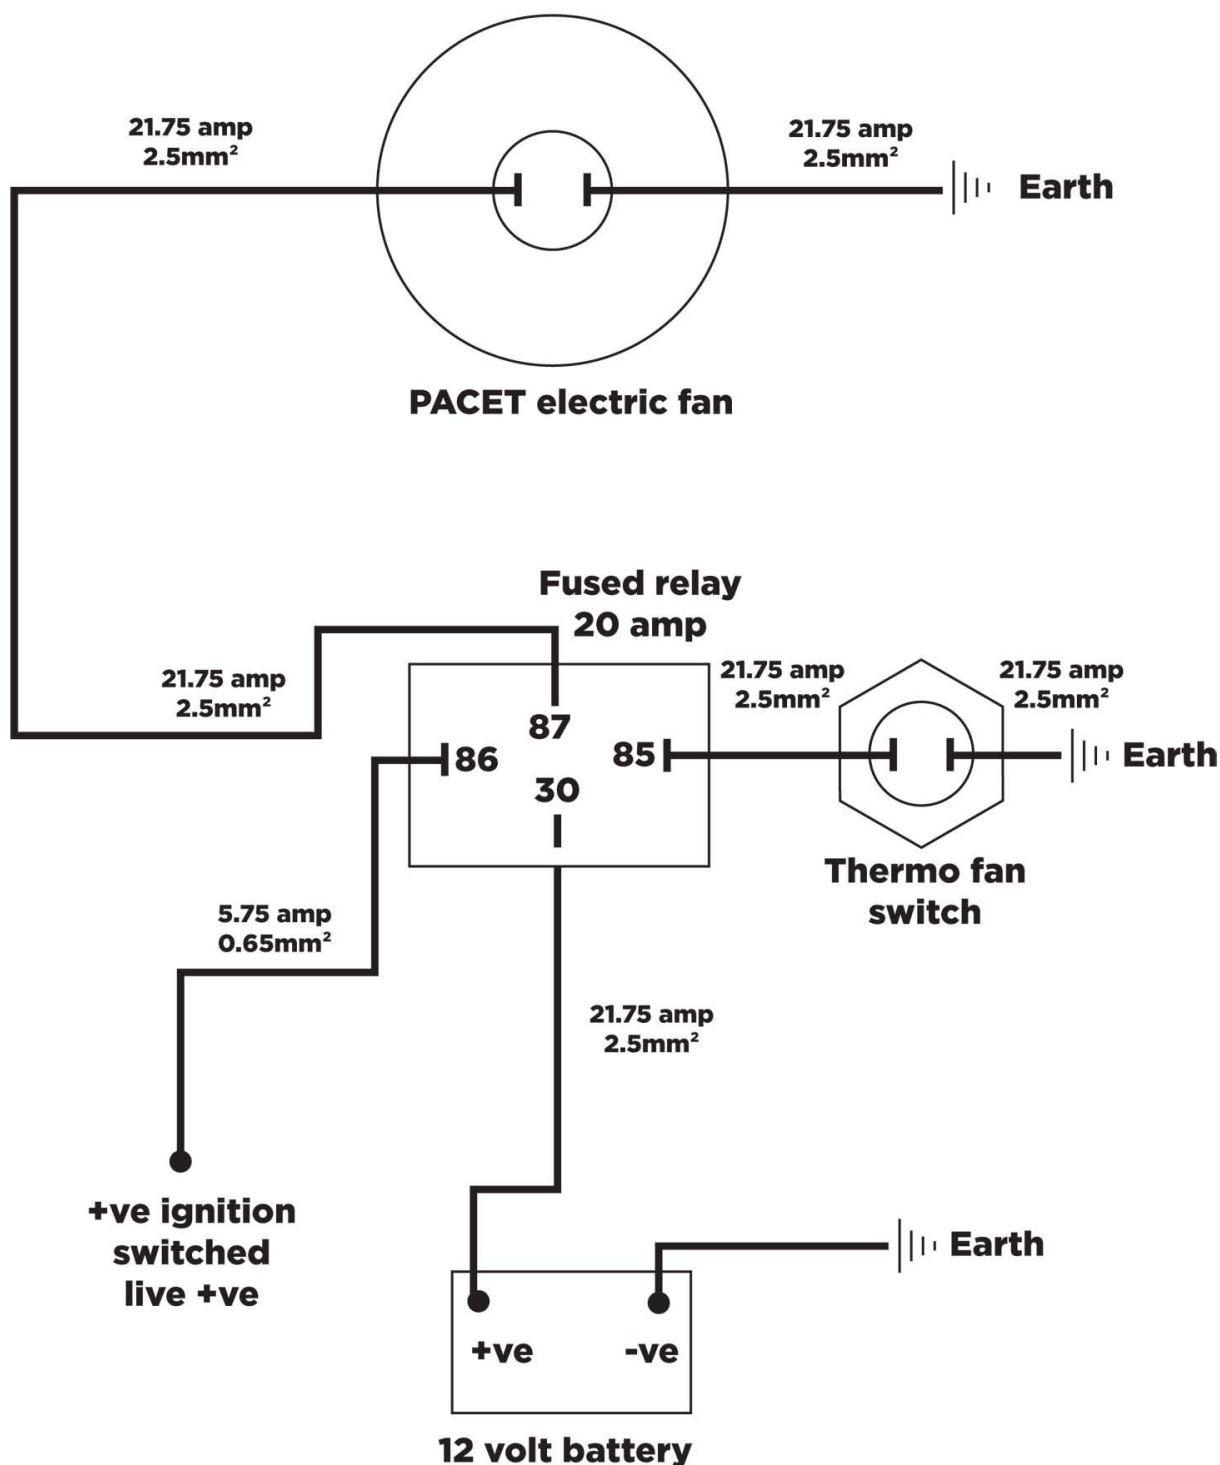

PACET ELECTRIC COOLING FAN 12 VOLT WIRING WITH THERMO FAN SWITCH

Extreme 4x4 Ltd does not accept any responsibility for parts, which are not fitted correctly.

Always drive your vehicle according to the prevailing conditions and your own driving ability.