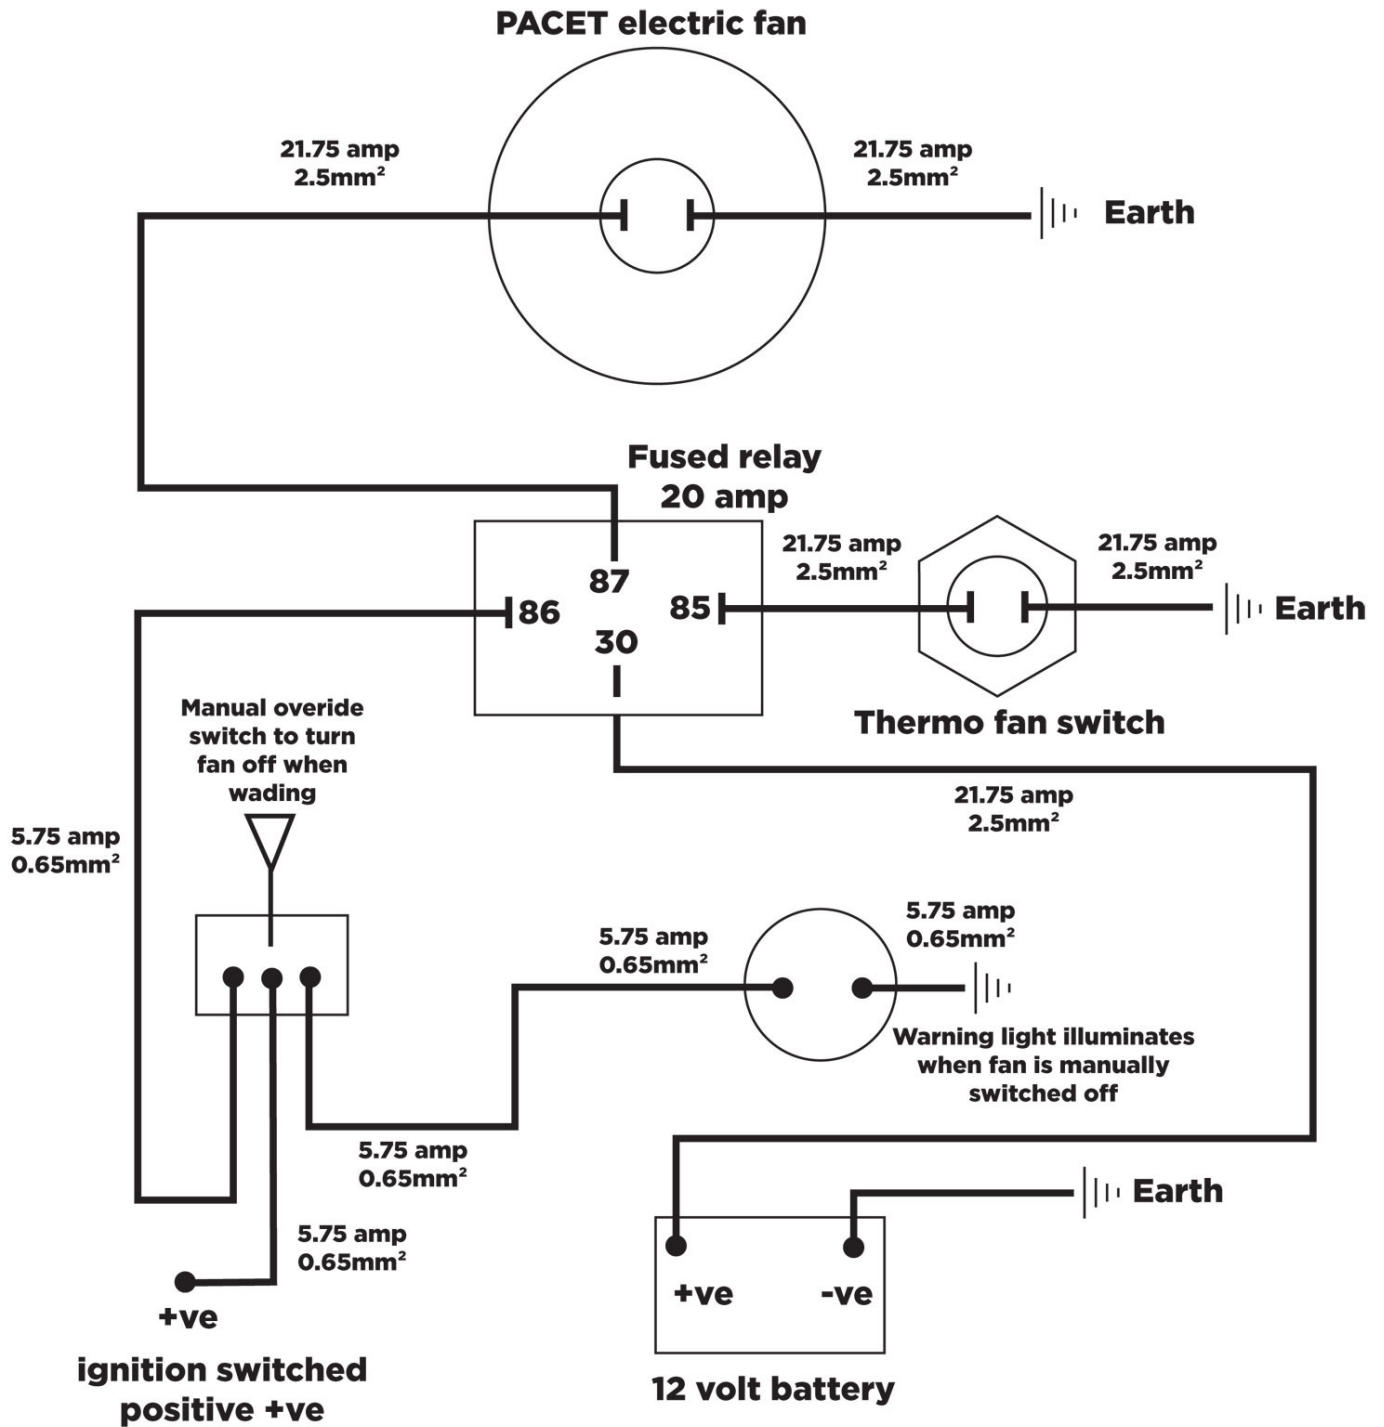

PACET ELECTRIC COOLING FAN 12 VOLT WIRING THERMO SWITCH & OVERRIDE SWITCH WITH WARNING LIGHT

Extreme 4x4 Ltd does not accept any responsibility for parts, which are not fitted correctly.

Always drive your vehicle according to the prevailing conditions and your own driving ability.