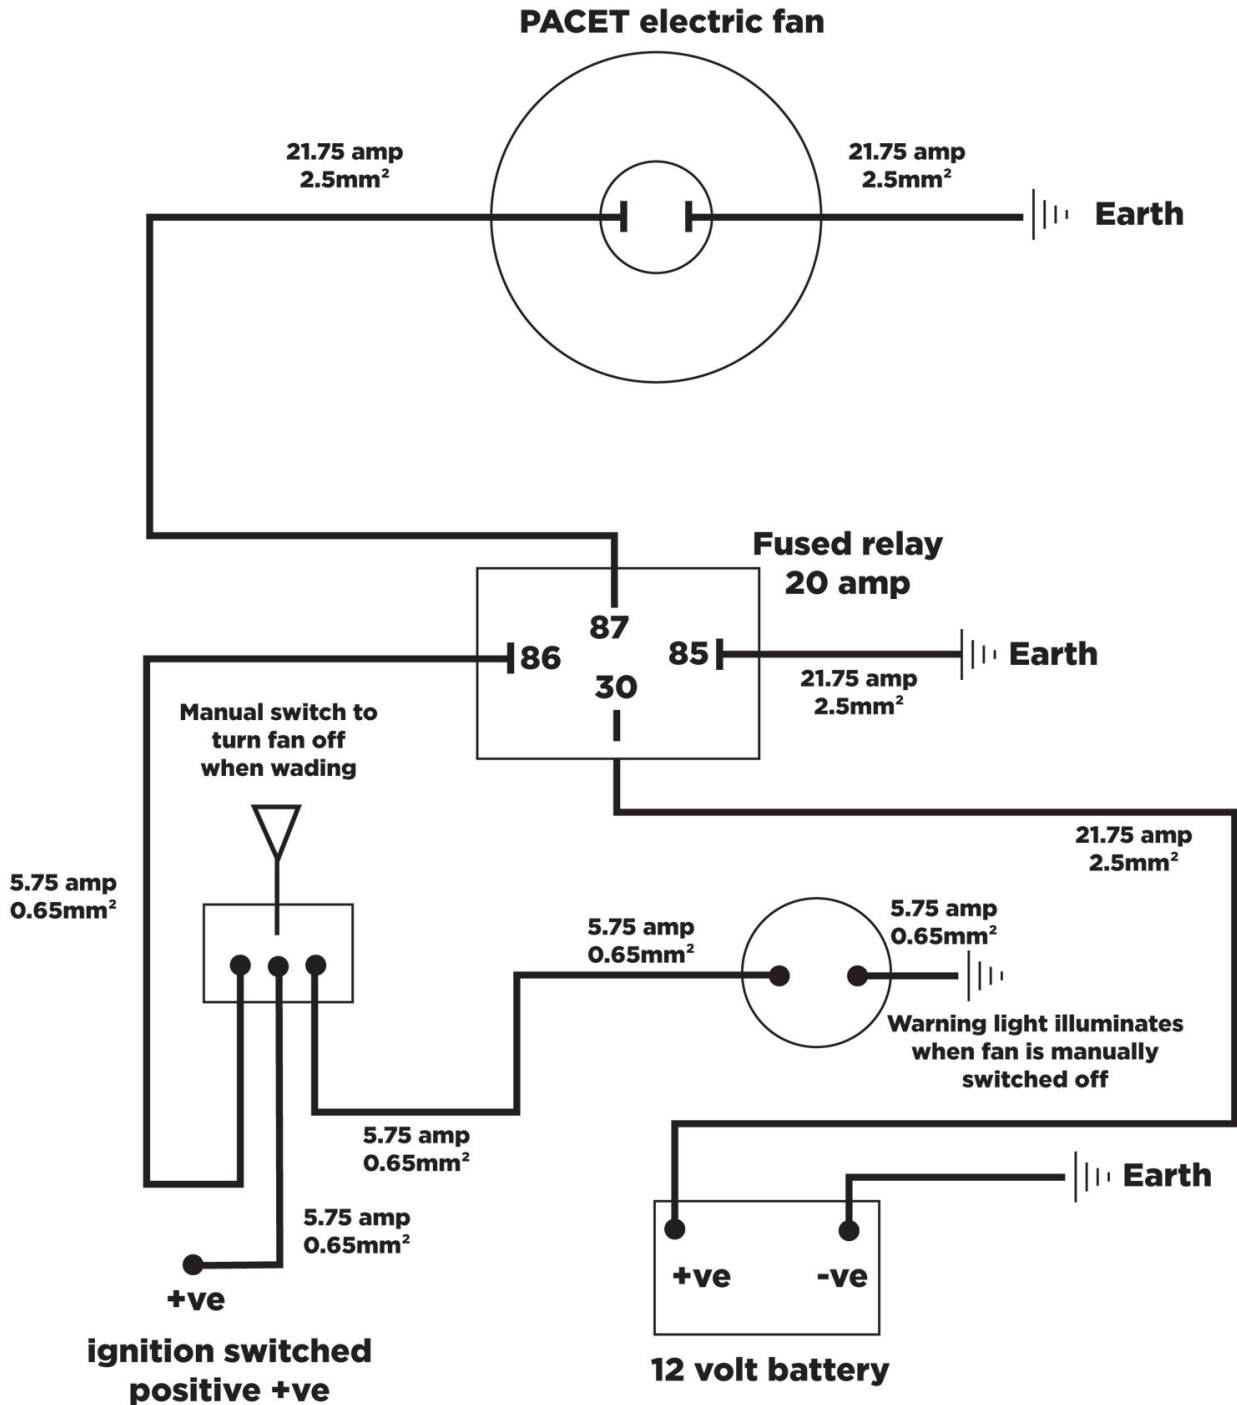

## PACET ELECTRIC COOLING FAN 12 VOLT MANUAL CONTROL ON/OFF SWITCH WITH WARNING LIGHT

Extreme 4x4 Ltd does not accept any responsibility for parts, which are not fitted correctly.

**Always drive your vehicle according to the prevailing conditions and your own driving ability.**