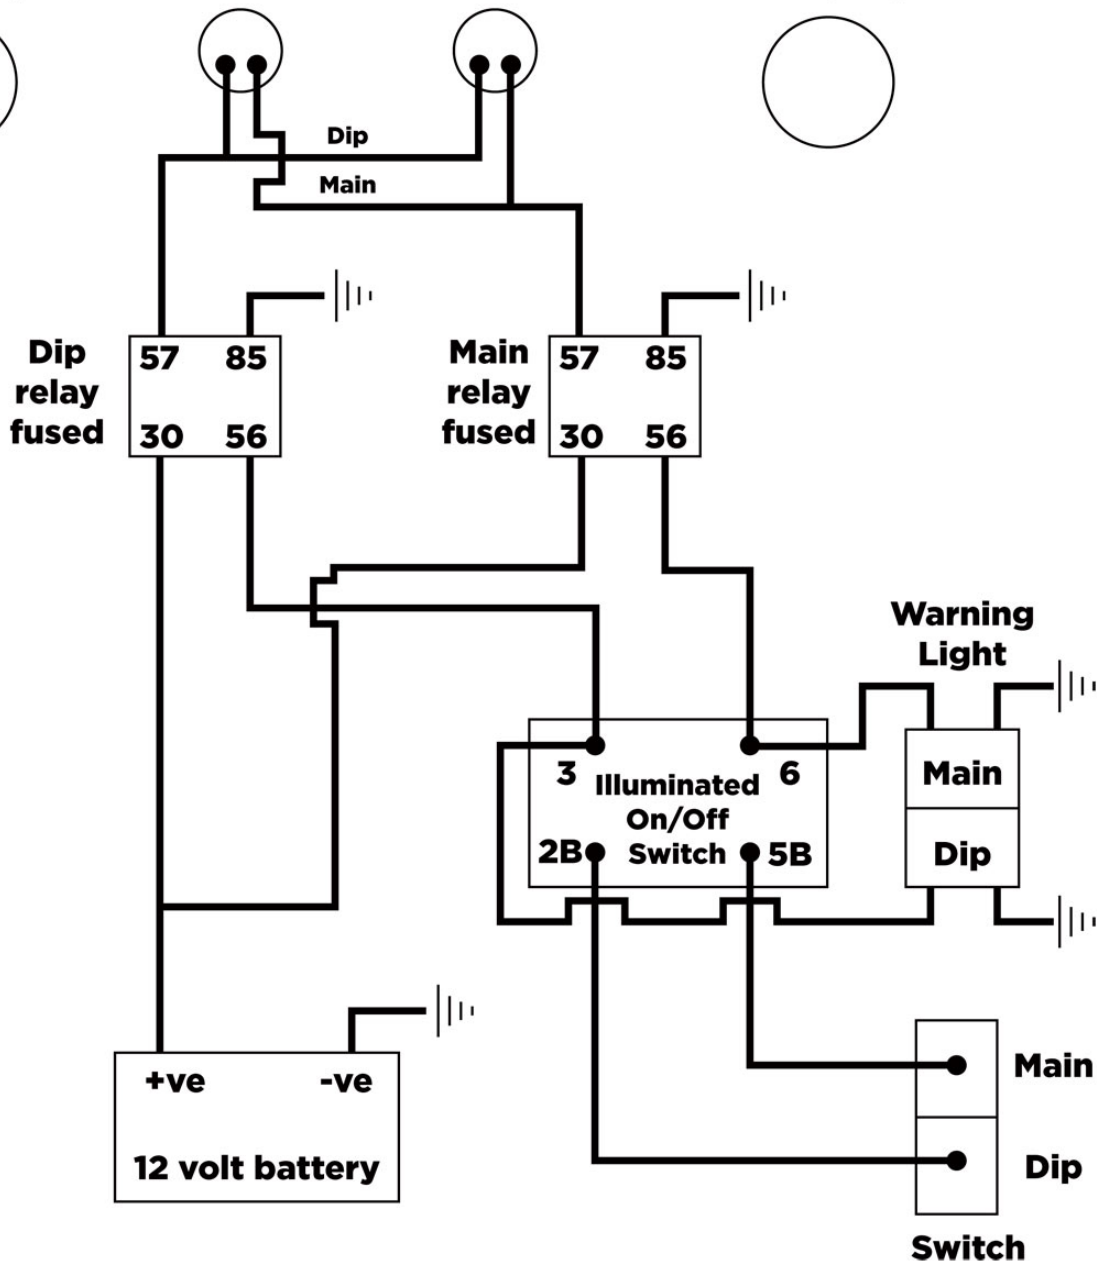

EXTREME4X4

AUXILLARY MAIN / DIP LIGHTS WIRING

Headlight
Main / Dip

Auxilliarys
Main / Dip

Headlight
Main / Dip

Illuminated On/Off Switch

Body	0-780-21
Rocker	0-779-01
Bulb	0-778-12
Lens	0-792-94

Mounting Frame x 2

0-793-00

Warning Light Assembly

Body	0-794-02
Facia	0-779-52
M/B Lens	0-791-07
D/B Lens	0-792-08

Bulbs x 2

0-778-12

Fused Relays x 2

0-726-12

Optional Terminal

Connector Block x 2
0-792-50

Extreme 4x4 Ltd does not accept any responsibility for parts, which are not fitted correctly.