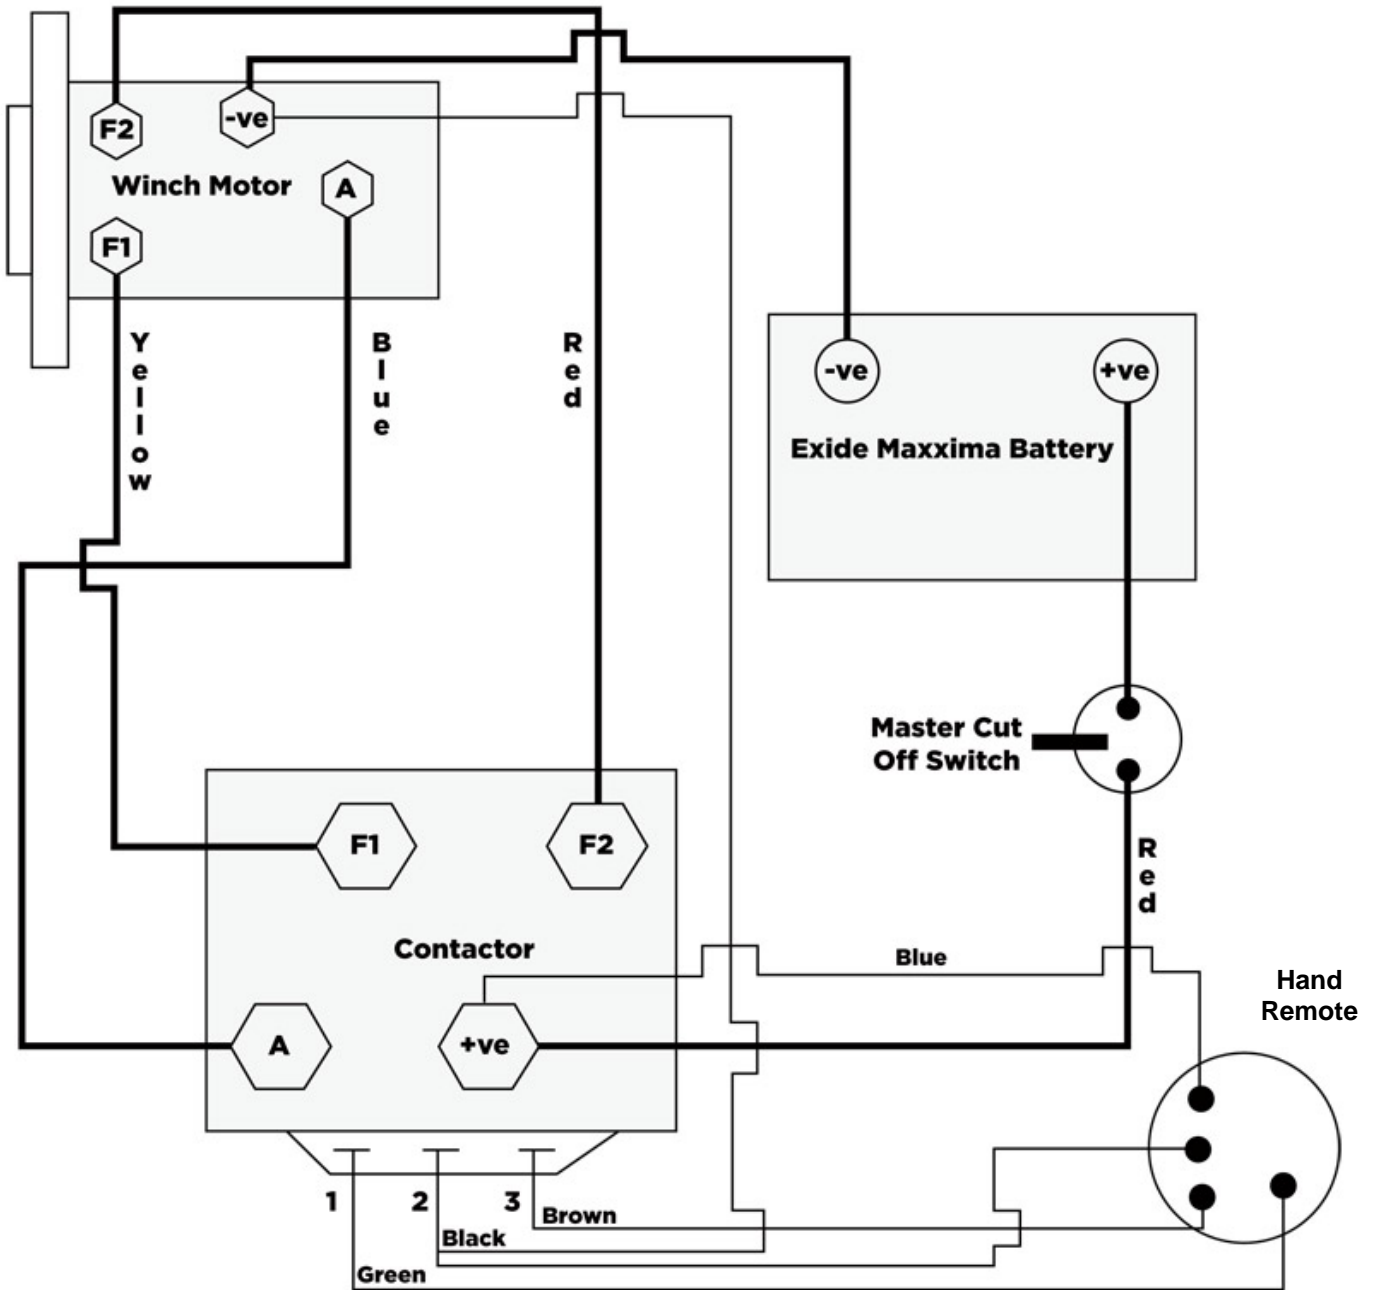

CHAMPION WINCH CONTACTOR WIRING - WINCH APPLICATIONS

Contactor Mounting

Mount either horizontally or vertically (terminals must point upwards).

Cable Recommendations

ATV, Quads	16.0mm	110 amp cable
Up to 8000lbs	25.0mm	170 amp cable
8500lbs +	40.0mm	300 amp cable
Twin motor & competition	60.0mm	415 amp cable

Winch Control

Switch & remote	2.0mm	17.5 amp cable
-----------------	-------	----------------

All wiring accessories available on www.extreme4x4.co.uk